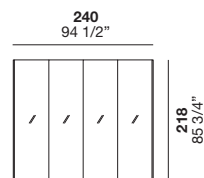

colonne
tall units