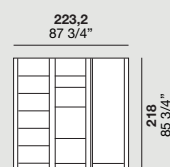

Matt lacquered Platino **tall units**  
Matt lacquered Platino **groove**  
Moka Shine "L40" **profile**

**CARTALEGNO** sideboard  
(Please see COMPLEMENTS / A sense of detail for this item)

Logica 14

**bar snack**  
breakfast bar base unit