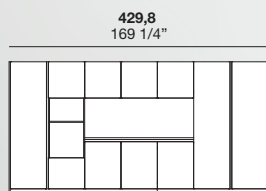

comp. **L / 13**

→ **IT**
Basi laccato opaco Modica
Zoccolo Moka shine
Top marmo Marquinia anticato
Piano tavolo Diamante Fashion
wood rovere Carbone

Colonne laccato opaco Modica
Gola e zoccolo Moka shine

→ **EN**
Matt lacquered Modica **base units**
Moka shine **plinth**
Marquinia anticato **marble top**
Fashion wood Carbone oak
Diamante **top**

Matt lacquered Modica **tall units**
Moka shine **plinth**

92,5 65,5 60
36 23 23
1 1/2" 3/4" 1/2"

218
85 3/4"

colonne
tall units