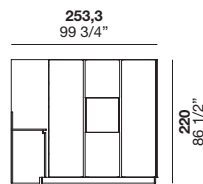

colonne
tall units