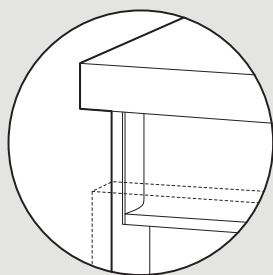

→ **IT / PULIZIA DELLE LINEE**

In presenza di gola il fianco viene "scansato". Questa lavorazione consente di non utilizzare fianchi aggiuntivi.

→ **EN / CLEAN LINES**

Where there is a groove, the side panel is cut to shape. This type of processing means additional side panels are not required.