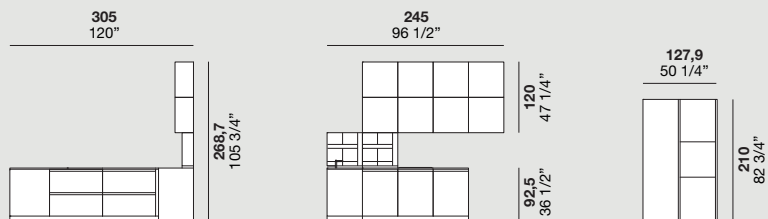

basi
base units

pass / pensili / basi
pass / wall units / base units

colonne
tall units