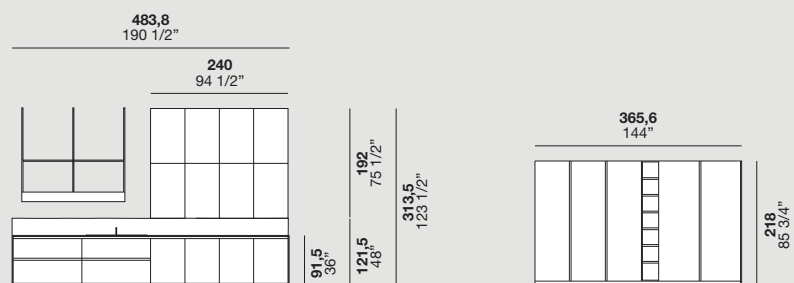

pensili / basi
wall units / base units

colonne
tall units