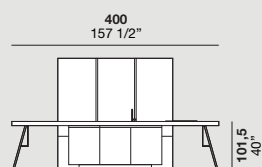

Matt lacquered Platino **tall units**  
Matt lacquered Platino **groove**  
Moka Shine "L40" **profile**

**CARTALEGNO** sideboard  
(Please see COMPLEMENTS / A sense of detail for this item)

Logica 14

**bar snack**  
breakfast bar base unit