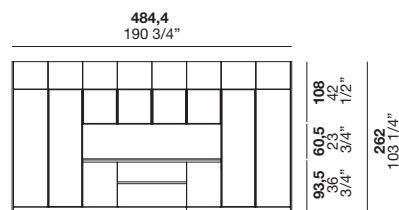

comp. L / 07

→ IT

Basi laccato Arena opaco
Gola e zoccolo Moka shine
Top Marmo Grafite levigata
Piano snack Fashion wood rovere
Ghiro
Telaio Titan Moka shine

Colonne / pensili Canvas anta
vetro trasparente grigio,

Telaio Moka shine

Schiene Fashion wood rovere Ghiro

Colonne laccato Arena opaco /
Fashion wood rovere Ghiro

Gola e zoccolo Moka shine

Sedia **CORIUM**

(per questi articoli vedi

COMPLEMENTI / Il senso dei
dettagli)

→ EN

Matt lacquered Arena **base units**

Moka shine **groove** and **plinth**

Grafite levigata marble **top**

Fashion wood Ghiro oak **snack**

table

Moka shine **Titan frame**

Canvas tall units / Wall units with

Transparent grey glass doors,

Moka shine **frame**,

Fashion wood Ghiro oak **back**

panels

Matt lacquered Arena / Fashion

wood Ghiro oak **wall units**

Moka shine **groove** and **plinth**

CORIUM chair

(Please see COMPLEMENTS / A
sense of detail for this items)

pensili / basi
wall units / base units