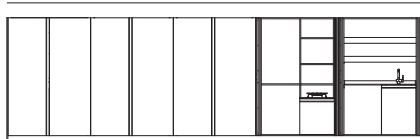

718,1
282 3/4"