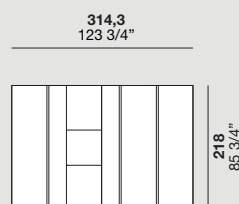

colonne
tall units