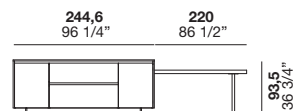

basi
base units