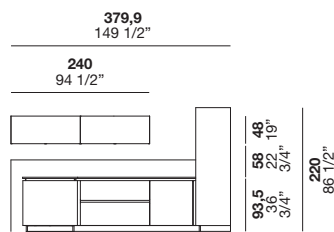

pensili / basi
wall units / base units