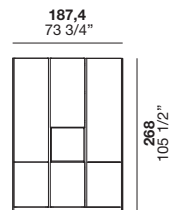

colonne
tall units