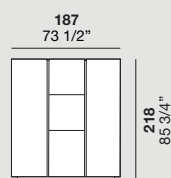

colonne
tall units