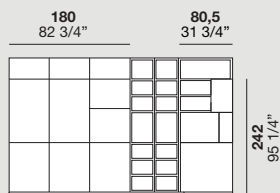

libreria **MySpace** / colonne
MySpace bookcase / tall units