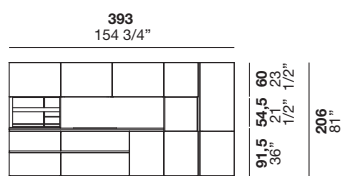

comp. L / 21

→ **IT**
Basi laccato opaco Origano
Gola e zoccolo Moka shine
Top acciaio

Modulo Pass laccato opaco
Platino

Colonne laccato opaco Origano
Gola e zoccolo Moka shine

Tavolo **LE20** e sedia **AILERON**
(per questi articoli vedi
COMPLEMENTI / Il senso dei
dettagli)

→ **EN**
Matt lacquered Origano **base
units**
Moka shine **groove and plinth**
Steel **top**

Matt lacquered Platino **Pass
modules**

Matt lacquered Origano **wall
units**
Moka shine **groove and plinth**

LE20 table and **AILERON** chair
(Please see COMPLEMENTS / A
sense of detail for these items)

pensili / basi
wall units / base units