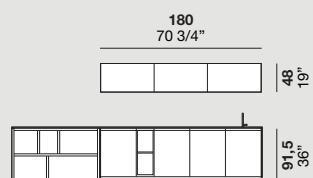

pass / pensili / basi
pass / wall units / base units